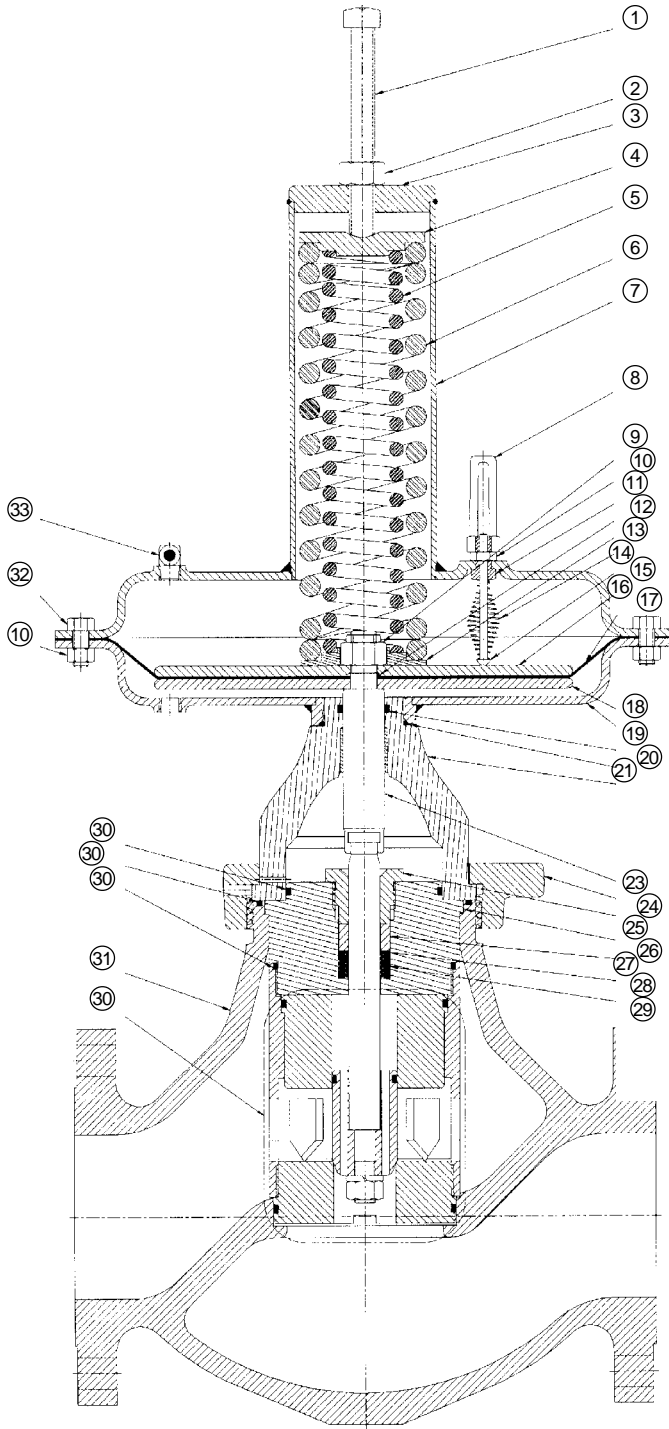

# Parts Information

Item	Stock No.	Description	Qty.
1	65003094	Screw, 5/8 - 11 x 5 1/2 SHSS ZP	1
2	65005513	Nut 5/8 - 11 FHN CP	1
3	45012811	Caution Tag Valve, 5/8 Hole	1
4	45003991	Upper Spring Rest	1
5	45003940	Spring, Inner 100 psi max.	1
6	45003941	Spring, Outer 100 psi max.	1
7	48006312	Case, #80 Upper Diaphragm	1
8	45004223	Travel Ind Sightglass, STD	1
9	65005342	Nut, 5/8 - 18 Flex Lock ZP	1
10	65001966	Nut, 3/8 - 16 Hex ZP	21
11	45003129	Bushing, Travel Indicator	1
12	67101304	O-Ring, 5/8 ID x 3/32 BUN-114-90	1
13	45012340	Lower Spring Rest	1
14	45004315	Spring, Travel Indicator	1
15	46004335	Travel Indicator, 2 3/4" LG	1
16	45012341	Upper Diaphragm Plate	1
17	45004847	Diaphragm, #80 Top Works	1
18	45012342	Lower Diaphragm Plate	1
19	48001905	Lower Diaphragm Case #80	1
20	67101403	O-Ring, 1 ID x 1/8 BUN-214-90	1
21	67101299	O-Ring, 1 7/8 ID x 1/8 BUN-225-90	1
22	48011552	Yoke Assy	1
23	45012339	Stem, Upper	1
24	45002715	Nut, 4" Hammer Union	1
25	45011630	Nut, Packing	1
26	45011633	Stuffing Box, 4" 438 Valve	1
27	45011703	Spacer, Packing	1
28	45002611	Packing Ring, Flat 3/4 x 1 1/4	1
29	45002610	Packing Ring, Regular 3/4 x 1 1/4	5
30	83000505	Trim, 1 1/2" Bal Hard SS	AR
	83000507	Trim, 2" Bal Hard SS	AR
	83000509	Trim, 3" Bal Hard SS	AR
	83000510	Trim, 3 3/4" Bal Hard SS	AR
	83000517	Trim, 3 3/4" Bal O-Ring Trim	AR
31	45011650	Body, 4" 150#RF, 438 Series Vlv	AR
	45011666	Body, Steel, 150#RTJ, GLB 438 Ser	AR
	45011651	Body 4" 600#RF, GLB 438 Series	AR
	45011668	Body, Steel, 4" 600# RTJ, GLB 438 Ser	AR
32	65003440	Screw, 3/8-16 x 7/8 HHCS ZP	20
33	45002612	1/4 NPT Bleeder Filter	1
34	45012812	Caution Tag, Relieve Pressure (N/S)	1
35	45300000	Name Tag (Not Shown)	1
36	65007005	Screw, 2 pk 1/8 U Drive	4